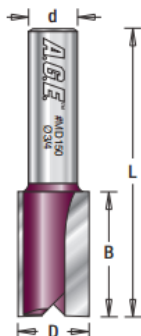

### Item #MD146, Amana Pro-Series Straight Plunge Router Bits - 1/2" Shank, 2-Flute \$26.03

Thank you for shopping with us!

Use a two-flute bit where fine finish is paramount. Two flutes balance the bit, eliminating vibration that degrades the cut finish. Two cuts per revolution yield a smooth surface, but feed rate is slightly reduced.

1/2" shank. Carbide-tipped.

#### SPECIFICATIONS

<b>Manufacturer</b>	Amana Tool
<b>Diameter</b>	1/2 in
<b>Cut Height, Length, or Width</b>	2 1/2 in
<b>Flute</b>	2
<b>Overall Length</b>	4 1/2 in
<b>Shank</b>	1/2 in