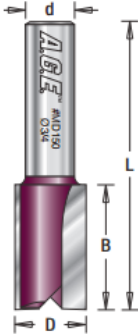

### Item #MD144, Amana Pro-Series Straight Plunge Router Bits - 1/2" Shank, 2-Flute \$17.89

Thank you for shopping with us!

2-Flute  
1/2" Shank  
Pro-Series Carbide-Tipped

#### SPECIFICATIONS

<b>Manufacturer</b>	Amana Tool
<b>Diameter</b>	1/2 in
<b>Cut Height, Length, or Width</b>	2 in
<b>Flute</b>	2
<b>Overall Length</b>	4 1/4 in
<b>Shank</b>	1/2 in