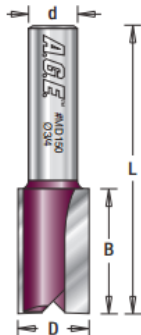

### Item #MD138, Amana Pro-Series Straight Plunge Router Bits - 1/2" Shank, 2-Flute \$14.14

Thank you for shopping with us!

Use a two-flute bit where fine finish is paramount. Two flutes balance the bit, eliminating vibration that degrades the cut finish. Two cuts per revolution yield a smooth surface, but feed rate is slightly reduced.

1/2" shank. Carbide-tipped.

#### SPECIFICATIONS

<b>Manufacturer</b>	Amana Tool
<b>Diameter</b>	1/2 in
<b>Cut Height, Length, or Width</b>	1 in
<b>Flute</b>	2
<b>Overall Length</b>	2 5/8 in
<b>Shank</b>	1/2 in