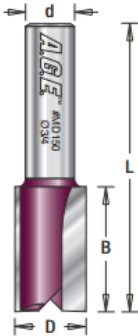

### Item #MD137, Amana Pro-Series Straight Plunge Router Bits - 1/2" Shank, 2-Flute \$15.49

Thank you for shopping with us!

Use a two-flute bit where fine finish is paramount. Two flutes balance the bit, eliminating vibration that degrades the cut finish. Two cuts per revolution yield a smooth surface, but feed rate is slightly reduced.

1/2" shank. Carbide-tipped.

#### SPECIFICATIONS

<b>Manufacturer</b>	Amana Tool
<b>Diameter</b>	7/16 in
<b>Cut Height, Length, or Width</b>	1 1/4 in
<b>Flute</b>	2
<b>Overall Length</b>	3 in
<b>Shank</b>	1/2 in