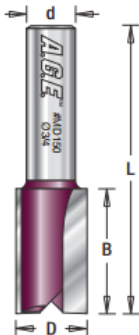

### Item #MD136, Amana Pro-Series Straight Plunge Router Bits - 1/2" Shank, 2-Flute \$14.93

Thank you for shopping with us!

Use a two-flute bit where fine finish is paramount. Two flutes balance the bit, eliminating vibration that degrades the cut finish. Two cuts per revolution yield a smooth surface, but feed rate is slightly reduced.

1/2" shank. Carbide-tipped.

#### SPECIFICATIONS

<b>Manufacturer</b>	Amana Tool
<b>Diameter</b>	3/8 in
<b>Cut Height, Length, or Width</b>	1 1/4 in
<b>Flute</b>	2
<b>Overall Length</b>	3 in
<b>Shank</b>	1/2 in