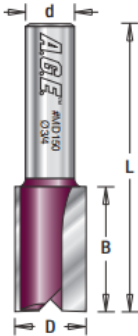

### Item #MD134, Amana Pro-Series Straight Plunge Router Bits - 1/2" Shank, 2-Flute \$13.09

Thank you for shopping with us!

Use a two-flute bit where fine finish is paramount. Two flutes balance the bit, eliminating vibration that degrades the cut finish. Two cuts per revolution yield a smooth surface, but feed rate is slightly reduced.

1/2" shank. Carbide-tipped.

#### SPECIFICATIONS

<b>Manufacturer</b>	Amana Tool
<b>Diameter</b>	3/8 in
<b>Cut Height, Length, or Width</b>	1 in
<b>Flute</b>	2
<b>Overall Length</b>	2 3/4 in
<b>Shank</b>	1/2 in