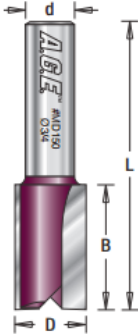

### Item #MD130, Amana Pro-Series Straight Plunge Router Bits - 1/2" Shank, 2-Flute \$14.03

Thank you for shopping with us! Use a two-flute bit where fine finish is paramount. Two flutes balance the bit, eliminating vibration that degrades the cut finish. Two cuts per revolution yield a smooth surface, but feed rate is slightly reduced. 1/2" shank. Carbide-tipped.

#### SPECIFICATIONS

|                                     |            |
|-------------------------------------|------------|
| <b>Manufacturer</b>                 | Amana Tool |
| <b>Diameter</b>                     | 1/4 in     |
| <b>Cut Height, Length, or Width</b> | 3/4 in     |
| <b>Flute</b>                        | 2          |
| <b>Overall Length</b>               | 2 1/2 in   |
| <b>Shank</b>                        | 1/2 in     |