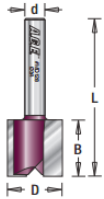

Edge of Arlington Saw & Tool, Inc.

124 South Collins
Arlington, TX 76010
Phone: 817-461-7171 • Fax: 817-795-6651
Toll Free: 888-461-7171
Email: info@eoasaw.com
Website: www.eoasaw.com

Item #MD122, Amana Pro-Series Straight Plunge Router Bits - 1/4" Shank, 2-Flute

\$12.38

Thank you for shopping with us!

2-Flute
1/4" Shank
Pro-Series Carbide-Tipped

SPECIFICATIONS

Manufacturer	Amana Tool
Diameter	3/8 in
Cut Height, Length, or Width	1 in
Flute	2
Overall Length	2 9/32 in
Shank	1/4 in