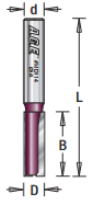

Edge of Arlington Saw & Tool, Inc.

124 South Collins
Arlington, TX 76010
Phone: 817-461-7171 • Fax: 817-795-6651
Toll Free: 888-461-7171
Email: info@eoasaw.com
Website: www.eoasaw.com

Item #MD122, Amana Pro-Series Straight Plunge Router Bits - 1/4" Shank, 2-Flute

\$12.38

Thank you for shopping with us!

2-Flute
1/4" Shank
Pro-Series Carbide-Tipped

SPECIFICATIONS

Manufacturer	Amana Tool
Diameter	3/8 in
Cut Height, Length, or Width	1 in
Flute	2
Overall Length	2 9/32 in
Shank	1/4 in