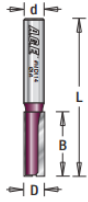

Edge of Arlington Saw & Tool, Inc.

124 South Collins
Arlington, TX 76010
Phone: 817-461-7171 • Fax: 817-795-6651
Toll Free: 888-461-7171
Email: info@eoasaw.com
Website: www.eoasaw.com

Item #MD112, Amana Pro-Series Straight Plunge Router Bits - 1/4" Shank, 2-Flute

\$11.10

Thank you for shopping with us!

2-Flute
1/4" Shank
Pro-Series Carbide-Tipped

SPECIFICATIONS

Manufacturer	Amana Tool
Diameter	1/4 in
Cut Height, Length, or Width	1/2 in
Flute	2
Overall Length	2 in
Shank	1/4 in