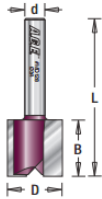

Edge of Arlington Saw & Tool, Inc.

124 South Collins
Arlington, TX 76010
Phone: 817-461-7171 • Fax: 817-795-6651
Toll Free: 888-461-7171
Email: info@eoasaw.com
Website: www.eoasaw.com

Item #MD112, Amana Pro-Series Straight Plunge Router Bits - 1/4" Shank, 2-Flute

\$11.10

Thank you for shopping with us!

2-Flute
1/4" Shank
Pro-Series Carbide-Tipped

SPECIFICATIONS

Manufacturer	Amana Tool
Diameter	1/4 in
Cut Height, Length, or Width	1/2 in
Flute	2
Overall Length	2 in
Shank	1/4 in