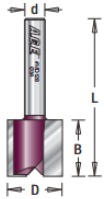

Edge of Arlington Saw & Tool, Inc.

124 South Collins
Arlington, TX 76010
Phone: 817-461-7171 • Fax: 817-795-6651
Toll Free: 888-461-7171
Email: info@eoasaw.com
Website: www.eoasaw.com

Item #MD108, Amana Pro-Series Straight Plunge Router Bits - 1/4" Shank, 2-Flute

\$10.76

Thank you for shopping with us!

2-Flute
1/4" Shank
Pro-Series Carbide-Tipped

SPECIFICATIONS

Manufacturer	Amana Tool
Diameter	1/8 in
Cut Height, Length, or Width	7/16 in
Flute	2
Overall Length	2 in
Shank	1/4 in