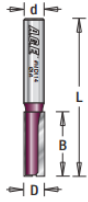

Edge of Arlington Saw & Tool, Inc.

124 South Collins
Arlington, TX 76010
Phone: 817-461-7171 • Fax: 817-795-6651
Toll Free: 888-461-7171
Email: info@eoasaw.com
Website: www.eoasaw.com

Item #MD108, Amana Pro-Series Straight Plunge Router Bits - 1/4" Shank, 2-Flute

\$10.76

Thank you for shopping with us!

2-Flute
1/4" Shank
Pro-Series Carbide-Tipped

SPECIFICATIONS

Manufacturer	Amana Tool
Diameter	1/8 in
Cut Height, Length, or Width	7/16 in
Flute	2
Overall Length	2 in
Shank	1/4 in