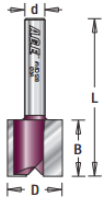

Edge of Arlington Saw & Tool, Inc.

124 South Collins
Arlington, TX 76010
Phone: 817-461-7171 • Fax: 817-795-6651
Toll Free: 888-461-7171
Email: info@eoasaw.com
Website: www.eoasaw.com

Item #MD104, Amana Pro-Series Straight Plunge Router Bits - 1/4" Shank, 2-Flute

\$15.19

Thank you for shopping with us! 2-Flute 1/4" Shank Pro-Series Carbide-Tipped

SPECIFICATIONS

| | |
|-------------------------------------|------------|
| Manufacturer | Amana Tool |
| Diameter | 1/16 in |
| Cut Height, Length, or Width | 3/16 in |
| Flute | 2 |
| Overall Length | 1 3/4 in |
| Shank | 1/4 in |