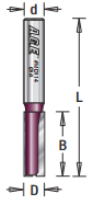

Edge of Arlington Saw & Tool, Inc.

124 South Collins
Arlington, TX 76010
Phone: 817-461-7171 • Fax: 817-795-6651
Toll Free: 888-461-7171
Email: info@eoasaw.com
Website: www.eoasaw.com

Item #MD104, Amana Pro-Series Straight Plunge Router Bits - 1/4" Shank, 2-Flute

\$15.19

Thank you for shopping with us! 2-Flute 1/4" Shank Pro-Series Carbide-Tipped

SPECIFICATIONS

| | |
|-------------------------------------|------------|
| Manufacturer | Amana Tool |
| Diameter | 1/16 in |
| Cut Height, Length, or Width | 3/16 in |
| Flute | 2 |
| Overall Length | 1 3/4 in |
| Shank | 1/4 in |