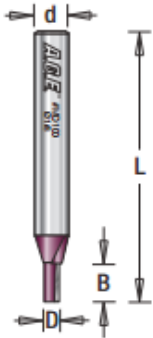

### Item #MD102, Amana Pro-Series Straight Plunge Router Bits - 1/4" Shank, 1-Flute

**\$11.36**

Thank you for shopping with us! Single Flute 1/4" Shank Pro-Series Carbide-Tipped

#### SPECIFICATIONS

<b>Manufacturer</b>	Amana Tool
<b>Diameter</b>	1/4 in
<b>Cut Height, Length, or Width</b>	1 in
<b>Flute</b>	1
<b>Overall Length</b>	2 1/4 in
<b>Shank</b>	1/4 in