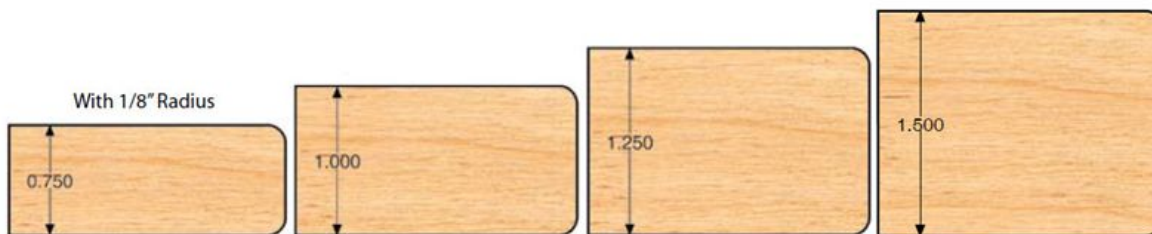

Edge of Arlington Saw & Tool, Inc.

124 South Collins
Arlington, TX 76010
Phone: 817-461-7171 • Fax: 817-795-6651
Toll Free: 888-461-7171
Email: info@eoasaw.com
Website: www.eoasaw.com

**Item #MC
72-002,
Freeborn
4-Piece
Expandable
Double
Easing Sets
- 3/4" Bore
(Mini-Pro)
$334.05**

Thank you for shopping with us! Mini-Pro Shaper Cutters

- 3 wing
- 2-3/16" minor
- 3/4" bore

SPECIFICATIONS

Bore	3/4 in
Minor Diameter	2-3/16 in
Style	3/4 in Bore (Mini-Pro)
Wings	3
Manufacturer	Freeborn Tool