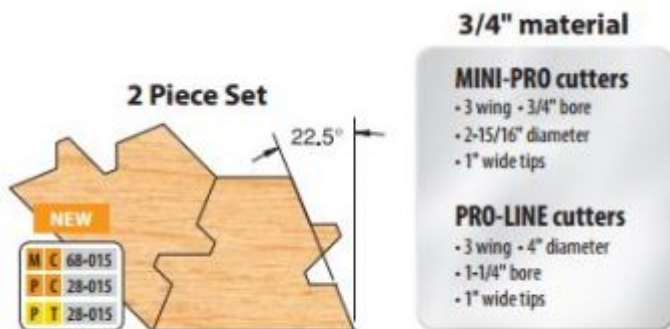

Edge of Arlington Saw & Tool, Inc.

124 South Collins
Arlington, TX 76010
Phone: 817-461-7171 • Fax: 817-795-6651
Toll Free: 888-461-7171
Email: info@eoasaw.com
Website: www.eoasaw.com

Item #MC 68-015, Freeborn Two-Piece Double Tongue and Groove Lock Mitre Cutters - 3/4" Bore (Mini-Pro)

\$369.75

Thank you for shopping with us! Two-Piece Set

SPECIFICATIONS

Manufacturer	Freeborn Tool
Bore	3/4 in
Degree	22.5 Deg
Style	3/4 in Bore (Mini-Pro)
Tip/Point	1 in wide
Wings	3
Material Thickness	3/4 in material