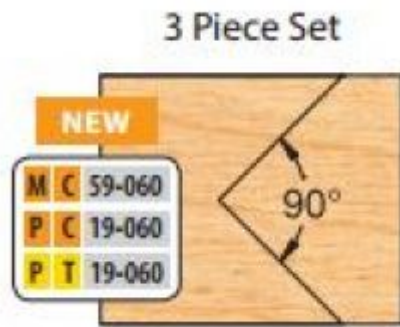

Edge of Arlington Saw & Tool, Inc.

124 South Collins
Arlington, TX 76010
Phone: 817-461-7171 • Fax: 817-795-6651
Toll Free: 888-461-7171
Email: info@eoasaw.com
Website: www.eoasaw.com

Item #MC-59-060, Freeborn Edge Banding Cutters - 3/4" Bore (Mini-Pro) **\$463.25**

Thank you for shopping with us!

SPECIFICATIONS

Manufacturer	Freeborn Tool
Bore	3/4 in
No. of Pieces	3-Piece Set
Wings	3