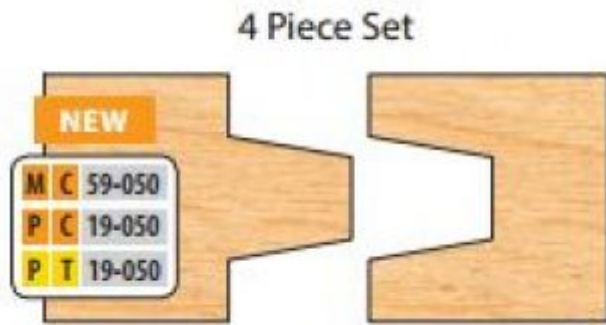

Edge of Arlington Saw & Tool, Inc.

124 South Collins
Arlington, TX 76010
Phone: 817-461-7171 • Fax: 817-795-6651
Toll Free: 888-461-7171
Email: info@eoasaw.com
Website: www.eoasaw.com

Item #MC 59-050, Freeborn Wedge Tongue & Groove - 3/4" Bore (Mini-Pro)

\$481.95

Thank you for shopping with us!

SPECIFICATIONS

Bore	3/4 in
Includes	4-Piece Cutters & 6 Spacers
Wings	3
Manufacturer	Freeborn Tool