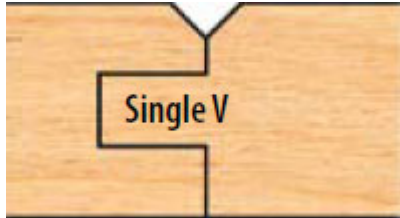

### **Item #MC 59-010, Freeborn V-Paneling Shaper Cutter Sets - 3/4" Bore (Mini-Pro) \$588.20**

Thank you for shopping with us! The V-Paneling set consists of five cutters and one spacer. Counterclockwise rotation with wood fed face down. These sets do not share a common minor diameter.

#### SPECIFICATIONS

<b>Bore</b>	3/4 in
<b>Material Thickness</b>	3/4 in to 1 in
<b>Style</b>	3/4 in Bore (Mini-Pro)
<b>Wings</b>	3
<b>Manufacturer</b>	Freeborn Tool