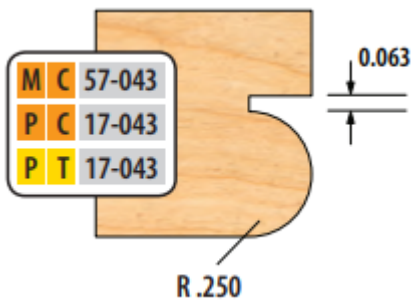

Edge of Arlington Saw & Tool, Inc.

124 South Collins
Arlington, TX 76010
Phone: 817-461-7171 • Fax: 817-795-6651
Toll Free: 888-461-7171
Email: info@eoasaw.com
Website: www.eoasaw.com

Item #MC 57-043, Freeborn Bead Cutter - 3/4" Bore (Mini-Pro) 3-Wing, 2-15/16" Dia, Bead Radius .250 **\$181.90**

Thank you for shopping with us!

Mini-Pro Shaper Cutters
3/4" Bore
3-Wing
2-15/16" Diameter

SPECIFICATIONS

Manufacturer	Freeborn Tool
Bore	3/4 in
Profile	Bead Cutters - 043
Radius	1/4 in
Style	3/4 in Bore (Mini-Pro)
Wings	3