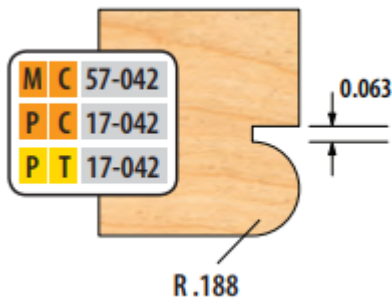

Edge of Arlington Saw & Tool, Inc.

124 South Collins
Arlington, TX 76010
Phone: 817-461-7171 • Fax: 817-795-6651
Toll Free: 888-461-7171
Email: info@eoasaw.com
Website: www.eoasaw.com

Item #MC 57-042, Freeborn Bead Cutter - 3/4" Bore (Mini-Pro) 3-Wing, 2-15/16" Dia, Bead Radius .188 **\$170.00**

Thank you for shopping with us!

Mini-Pro Shaper Cutters
3/4" Bore
3-Wing
2-15/16" Diameter

SPECIFICATIONS

Manufacturer	Freeborn Tool
Bore	3/4 in
Profile	Bead Cutters - 042
Radius	3/16 in
Style	3/4 in Bore (Mini-Pro)
Wings	3