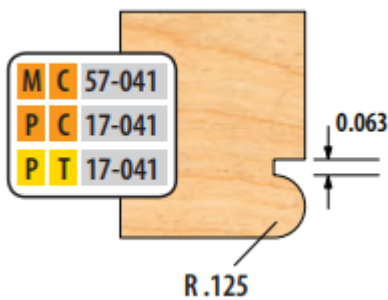

Edge of Arlington Saw & Tool, Inc.

124 South Collins
Arlington, TX 76010
Phone: 817-461-7171 • Fax: 817-795-6651
Toll Free: 888-461-7171
Email: info@eoasaw.com
Website: www.eoasaw.com

Item #MC 57-041, Freeborn Bead Cutter - 3/4" Bore (Mini-Pro) 3-Wing, 2-15/16" Dia, Bead Radius .125 **\$159.80**

Thank you for shopping with us!

Mini-Pro Shaper Cutters
3/4" Bore
3-Wing
2-15/16" Diameter

SPECIFICATIONS

Manufacturer	Freeborn Tool
Bore	3/4 in
Profile	Bead Cutters - 041
Radius	1/8 in
Style	3/4 in Bore (Mini-Pro)
Wings	3