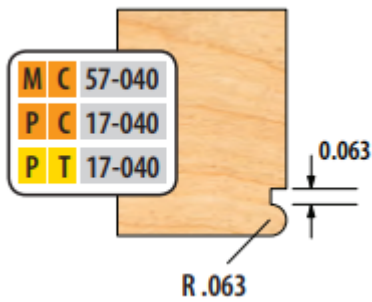

Edge of Arlington Saw & Tool, Inc.

124 South Collins
Arlington, TX 76010
Phone: 817-461-7171 • Fax: 817-795-6651
Toll Free: 888-461-7171
Email: info@eoasaw.com
Website: www.eoasaw.com

Item #MC 57-040, Freeborn Bead Cutter - 3/4" Bore (Mini-Pro) 3-Wing, 2-15/16" Dia, Bead Radius .063 \$159.80

Thank you for shopping with us!

Mini-Pro Shaper Cutters
3/4" Bore
3-Wing
2-15/16" Diameter

SPECIFICATIONS

Manufacturer	Freeborn Tool
Bore	3/4 in
Profile	Bead Cutters - 040
Radius	1/16 in
Style	3/4 in Bore (Mini-Pro)
Wings	3