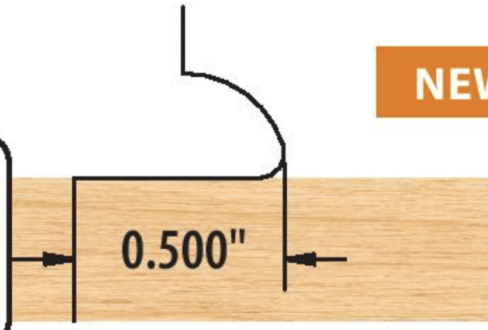

Edge of Arlington Saw & Tool, Inc.

124 South Collins

Arlington, TX 76010

Phone:817-461-7171 • Fax: 817-795-6651

Toll Free: 888-461-7171

Email: info@eoasaw.com

Website: www.eoasaw.com

Eased
Edge Glass
Groover
Pattern Side
Groover Only

M	C	50-702
P	C	10-702
P	T	10-702

NEW

**Item #MC
50-702,
Freeborn
Center
Groover
2-Piece
Set - 3/4"
Bore
(Mini-Pro)
\$229.50**

Thank you for shopping with us! At time of purchase, you may substitute the following tongue & groove cutters for the standard tongue & groove cutters in your cope & pattern set, at no additional charge. If you choose an optional center groover set, you will be unable to do the tongue & groove option. Available on all M-50 and P-10 series cope & patterns. Diameters will no longer be the same, requiring fence adjustments between cuts. Center groovers only - profile cutters not included.