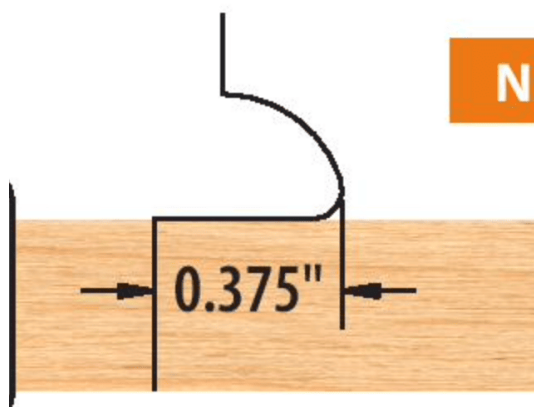

### Item #MC 50-701, Freeborn Center Groover 2-Piece Set - 3/4" Bore (Mini-Pro) \$229.50

Thank you for shopping with us! At time of purchase, you may substitute the following tongue & groove cutters for the standard tongue & groove cutters in your cope & pattern set, at no additional charge. If you choose an optional center groover set, you will be unable to do the tongue & groove option. Available on all M-50 and P-10 series cope & patterns. Diameters will no longer be the same, requiring fence adjustments between cuts. Center groovers only - profile cutters not included. **Please contact us for assistance in ordering options.** Eased Edge Glass Groover Pattern Side Groover Only