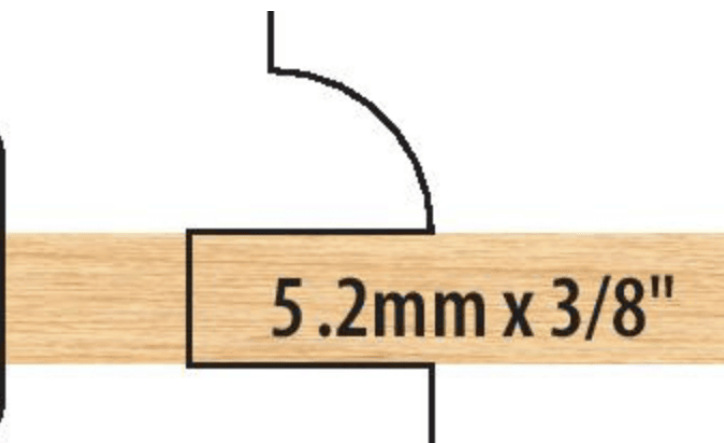

M	C	50-607
P	C	10-607
P	T	10-607

**Item #MC  
50-607,  
Freeborn  
Center Groover  
2-Piece Set -  
3/4" Bore  
(Mini-Pro)  
\$156.40**

Thank you for shopping with us! At time of purchase, you may substitute the following tongue & groove cutters for the standard tongue & groove cutters in your cope & pattern set, at no additional charge. If you choose an optional center groover set, you will be unable to do the tongue & groove option. Available on all M-50 and P-10 series cope & patterns. Diameters will no longer be the same, requiring fence adjustments between cuts. Center groovers only - profile cutters not included.

### SPECIFICATIONS

<b>Manufacturer</b>	Freeborn Tool
<b>Bore</b>	3/4 in