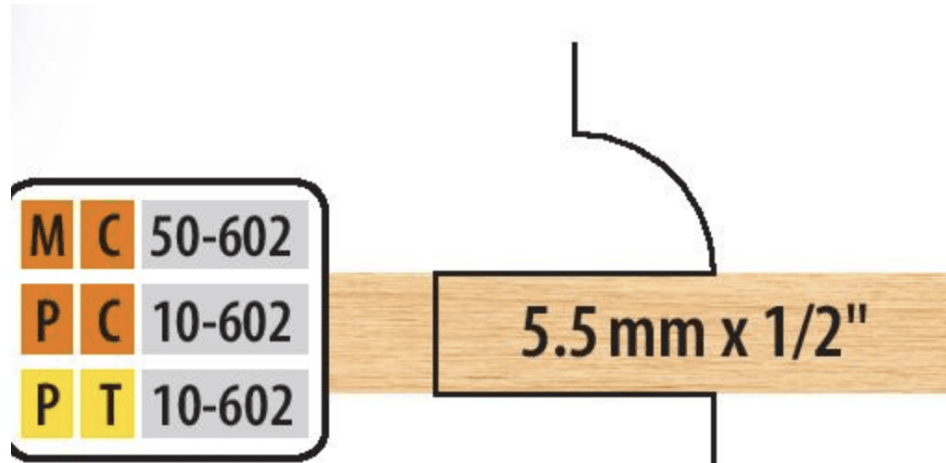

Edge of Arlington Saw & Tool, Inc.

124 South Collins
Arlington, TX 76010
Phone: 817-461-7171 • Fax: 817-795-6651
Toll Free: 888-461-7171
Email: info@eoasaw.com
Website: www.eoasaw.com

Item #MC 50-602, Freeborn Center Groover 2-Piece Set - 3/4" Bore (Mini-Pro) **\$156.40**

Thank you for shopping with us! At time of purchase, you may substitute the following tongue & groove cutters for the standard tongue & groove cutters in your cope & pattern set, at no additional charge. If you choose an optional center groover set, you will be unable to do the tongue & groove option. Available on all M-50 and P-10 series cope & patterns. Diameters will no longer be the same, requiring fence adjustments between cuts. Center groovers only - profile cutters not included.