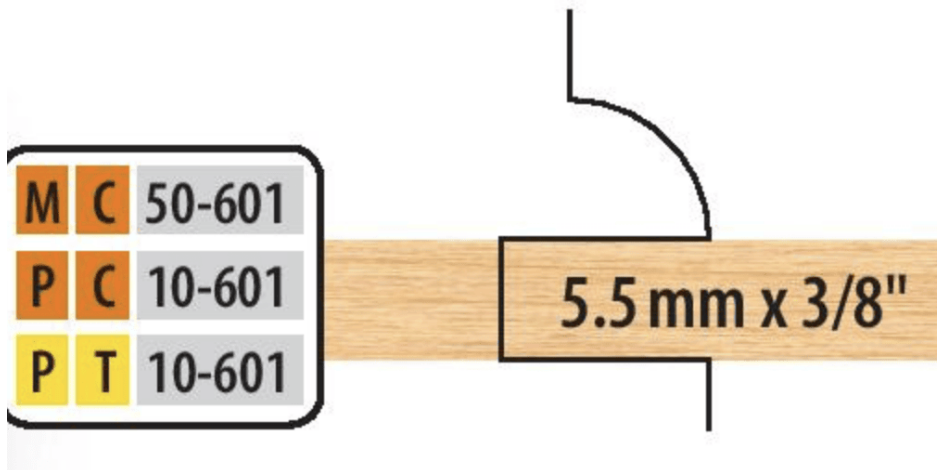

Edge of Arlington Saw & Tool, Inc.

124 South Collins
Arlington, TX 76010
Phone: 817-461-7171 • Fax: 817-795-6651
Toll Free: 888-461-7171
Email: info@eoasaw.com
Website: www.eoasaw.com

Item #MC 50-601, Freeborn Center Groover 2-Piece Set - 3/4" Bore (Mini-Pro) **\$156.40**

Thank you for shopping with us! At time of purchase, you may substitute the following tongue & groove cutters for the standard tongue & groove cutters in your cope & pattern set, at no additional charge. If you choose an optional center groover set, you will be unable to do the tongue & groove option. Available on all M-50 and P-10 series cope & patterns. Diameters will no longer be the same, requiring fence adjustments between cuts. Center groovers only - profile cutters not included. **Please contact us for assistance in ordering options.**

SPECIFICATIONS

Manufacturer	Freeborn Tool
Bore	3/4 in
Note	Center Groovers Only - Profile Cutters Not Included.
Style	3/4 in Bore (Mini-Pro)