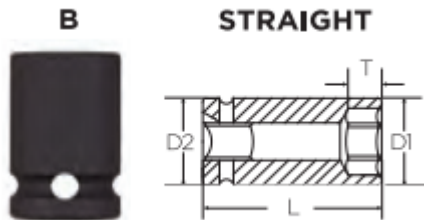

Edge of Arlington Saw & Tool, Inc.

124 South Collins
Arlington, TX 76010
Phone: 817-461-7171 • Fax: 817-795-6651
Toll Free: 888-461-7171
Email: info@eoasaw.com
Website: www.eoasaw.com

Item #M31601, Vega 6-pt Magnetic Impact Sockets Std Length - 1/2" Sq Drive (mm) \$9.46

Thank you for shopping with us!

Made from high grade alloy steel. Rounded corners on hex and square opening for stress relief. High strength industrial magnet

Don't see what you need? Other sizes made to order; please request a quote.

The corners of our hex and square openings have a radius for stress relief providing more torque while reducing fastener rounding

All magnetic sockets feature industrial strength rare earth magnets

SPECIFICATIONS

Manufacturer	Vega Industries
Diameter (D1)	25 mm
Diameter (D2)	25 mm
Length	38 mm
Opening	16 mm
Style	B