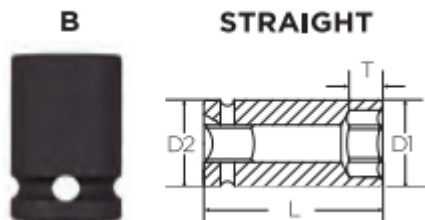

### Item #M11401, Vega 6-pt Magnetic Impact Sockets Std Length - 1/4" Sq Drive (MM) **\$6.00**

Thank you for shopping with us!

Made from S2 modified shock resistant steel for professional performance and durability. Rounded corners on hex and square opening for stress relief. High strength industrial magnet.

## SPECIFICATIONS

<b>Manufacturer</b>	Vega Industries
<b>Diameter</b>	20.7 mm
<b>Length</b>	25 mm
<b>Opening</b>	14 mm
<b>Style</b>	B