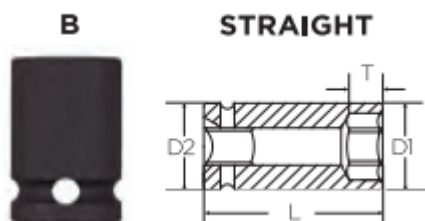

### Item #M11301, Vega 6-pt Magnetic Impact Sockets Std Length - 1/4" Sq Drive (MM) \$5.90

Thank you for shopping with us!

Made from S2 modified shock resistant steel for professional performance and durability. Rounded corners on hex and square opening for stress relief. High strength industrial magnet.

## SPECIFICATIONS

<b>Manufacturer</b>	Vega Industries
<b>Diameter</b>	19.1 mm
<b>Length</b>	25 mm
<b>Opening</b>	13 mm
<b>Style</b>	B