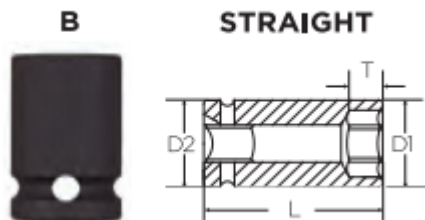

Edge of Arlington Saw & Tool, Inc.

124 South Collins
Arlington, TX 76010
Phone: 817-461-7171 • Fax: 817-795-6651
Toll Free: 888-461-7171
Email: info@eoasaw.com
Website: www.eoasaw.com

Item #M11201, Vega 6-pt Magnetic Impact Sockets Std Length - 1/4" Sq Drive (MM) \$5.60

Thank you for shopping with us!

Made from S2 modified shock resistant steel for professional performance and durability. Rounded corners on hex and square opening for stress relief. High strength industrial magnet.

Don't see what you need? Other sizes made to order; please request a quote.

All magnetic sockets feature industrial strength rare earth magnets

SPECIFICATIONS

Manufacturer	Vega Industries
Diameter	17.8 mm
Length	25 mm
Opening	12 mm
Style	B