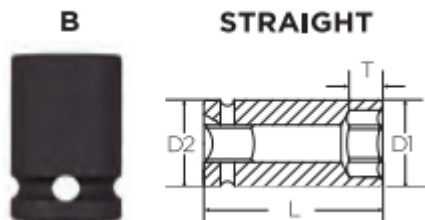

Edge of Arlington Saw & Tool, Inc.

124 South Collins
Arlington, TX 76010
Phone: 817-461-7171 • Fax: 817-795-6651
Toll Free: 888-461-7171
Email: info@eoasaw.com
Website: www.eoasaw.com

Item #M11101, Vega 6-pt Magnetic Impact Sockets Std Length - 1/4" Sq Drive (MM) **\$5.40**

Thank you for shopping with us!

Made from S2 modified shock resistant steel for professional performance and durability. Rounded corners on hex and square opening for stress relief. High strength industrial magnet.

Don't see what you need? Other sizes made to order; please request a quote.

All magnetic sockets feature industrial strength rare earth magnets

SPECIFICATIONS

Manufacturer	Vega Industries
Diameter	16.6 mm
Length	25 mm
Opening	11 mm
Style	B