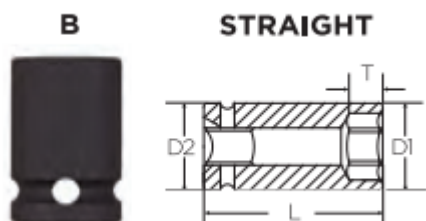

Edge of Arlington Saw & Tool, Inc.

124 South Collins
Arlington, TX 76010
Phone: 817-461-7171 • Fax: 817-795-6651
Toll Free: 888-461-7171
Email: info@eoasaw.com
Website: www.eoasaw.com

Item #M11001, Vega 6-pt Magnetic Impact Sockets Std Length - 1/4" Sq Drive (MM) \$4.80

Thank you for shopping with us!

Made from S2 modified shock resistant steel for professional performance and durability. Rounded corners on hex and square opening for stress relief. High strength industrial magnet.

Don't see what you need? Other sizes made to order; please request a quote.

All magnetic sockets feature industrial strength rare earth magnets

SPECIFICATIONS

| | |
|---------------------|-----------------|
| Manufacturer | Vega Industries |
| Diameter | 15.6 mm |
| Length | 25 mm |
| Opening | 10 mm |
| Style | B |