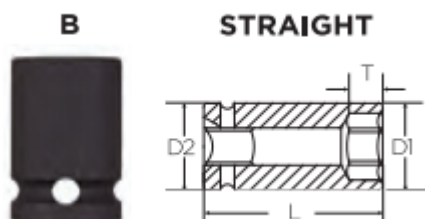

Edge of Arlington Saw & Tool, Inc.

124 South Collins
Arlington, TX 76010
Phone: 817-461-7171 • Fax: 817-795-6651
Toll Free: 888-461-7171
Email: info@eoasaw.com
Website: www.eoasaw.com

Item #M10901, Vega 6-pt Magnetic Impact Sockets Std Length - 1/4" Sq Drive (MM) \$4.80

Thank you for shopping with us!

Made from S2 modified shock resistant steel for professional performance and durability. Rounded corners on hex and square opening for stress relief. High strength industrial magnet.

Don't see what you need? Other sizes made to order; please request a quote.

All magnetic sockets feature industrial strength rare earth magnets

SPECIFICATIONS

Manufacturer	Vega Industries
Diameter	14.1 mm
Length	25 mm
Opening	9 mm
Style	B