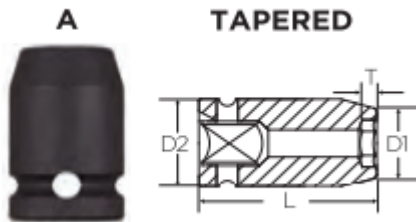

Edge of Arlington Saw & Tool, Inc.

124 South Collins
Arlington, TX 76010
Phone: 817-461-7171 • Fax: 817-795-6651
Toll Free: 888-461-7171
Email: info@eoasaw.com
Website: www.eoasaw.com

Item #M10801, Vega 6-pt Magnetic Impact Sockets Std Length - 1/4" Sq Drive (MM) $4.20

Thank you for shopping with us!

Made from S2 modified shock resistant steel for professional performance and durability. Rounded corners on hex and square opening for stress relief. High strength industrial magnet.

Don't see what you need? Other sizes made to order; please request a quote.