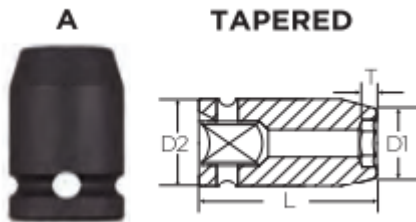

### Item #M10701, Vega 6-pt Magnetic Impact Sockets Std Length - 1/4" Sq Drive (MM) \$4.10

Thank you for shopping with us!

Made from S2 modified shock resistant steel for professional performance and durability. Rounded corners on hex and square opening for stress relief. High strength industrial magnet.

## SPECIFICATIONS

<b>Manufacturer</b>	Vega Industries
<b>Diameter</b>	11.6 mm
<b>Length</b>	25 mm
<b>Opening</b>	7 mm
<b>Style</b>	A