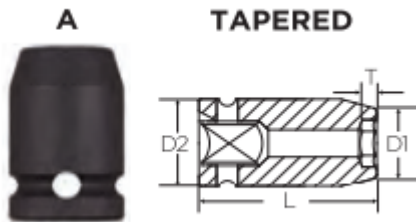

Edge of Arlington Saw & Tool, Inc.

124 South Collins
Arlington, TX 76010
Phone: 817-461-7171 • Fax: 817-795-6651
Toll Free: 888-461-7171
Email: info@eoasaw.com
Website: www.eoasaw.com

Item #M10551, Vega 6-pt Magnetic Impact Sockets Std Length - 1/4" Sq Drive (MM) $4.10

Thank you for shopping with us!

Made from S2 modified shock resistant steel for professional performance and durability. Rounded corners on hex and square opening for stress relief. High strength industrial magnet.

Don't see what you need? Other sizes made to order; please request a quote.