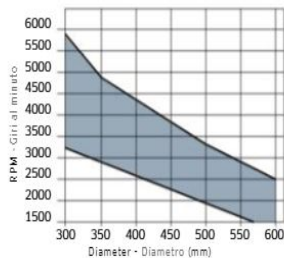

Tooth features - Caratteristiche del dente

Minimum and maximum RPM based on the blade diameter.
Fascia del N. giri minimo e massimo consigliati in funzione del diametro della lama.