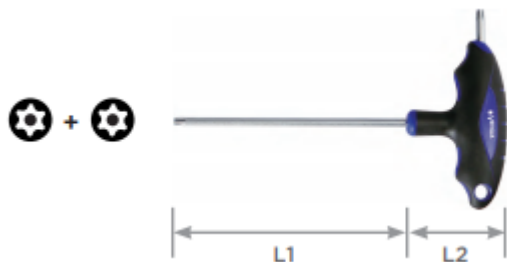

Edge of Arlington Saw & Tool, Inc.

124 South Collins
Arlington, TX 76010
Phone: 817-461-7171 • Fax: 817-795-6651
Toll Free: 888-461-7171
Email: info@eoasaw.com
Website: www.eoasaw.com

Item #LTT408, Vega Torx® Tamper T-Handles

\$16.38

Thank you for shopping with us!

All T-Handles are made from S2 modified steel for industry leading performance and durability • T-Handles feature two drive ends for maximum versatility • All drive tips are CNC machined for precise fit in the fastener recess • Through-hardened for maximum durability • Ergonomic handles are molded on for a permanent bond

SPECIFICATIONS

| | |
|---------------------|-----------------|
| Manufacturer | Vega Industries |
| Tip/Point | 40 |