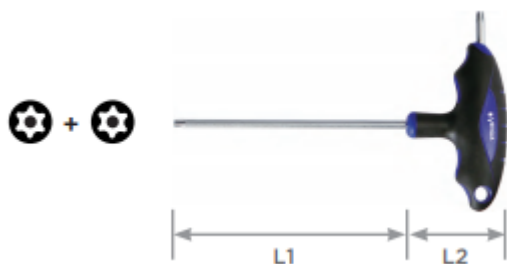

Edge of Arlington Saw & Tool, Inc.

124 South Collins
Arlington, TX 76010
Phone: 817-461-7171 • Fax: 817-795-6651
Toll Free: 888-461-7171
Email: info@eoasaw.com
Website: www.eoasaw.com

Item #LTT276, Vega Torx® Tamper T-Handles

\$13.66

Thank you for shopping with us!

All T-Handles are made from S2 modified steel for industry leading performance and durability • T-Handles feature two drive ends for maximum versatility • All drive tips are CNC machined for precise fit in the fastener recess • Through-hardened for maximum durability • Ergonomic handles are molded on for a permanent bond