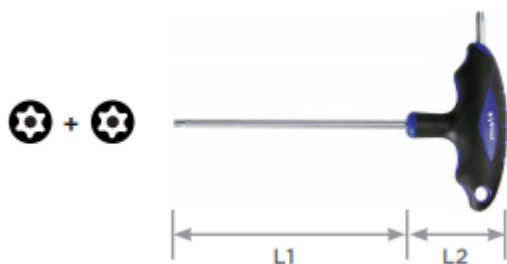

Edge of Arlington Saw & Tool, Inc.

124 South Collins
Arlington, TX 76010
Phone: 817-461-7171 • Fax: 817-795-6651
Toll Free: 888-461-7171
Email: info@eoasaw.com
Website: www.eoasaw.com

Item #LTT256, Vega Torx® Tamper T-Handles

\$9.62

Thank you for shopping with us!

All T-Handles are made from S2 modified steel for industry leading performance and durability • T-Handles feature two drive ends for maximum versatility • All drive tips are CNC machined for precise fit in the fastener recess • Through-hardened for maximum durability • Ergonomic handles are molded on for a permanent bond