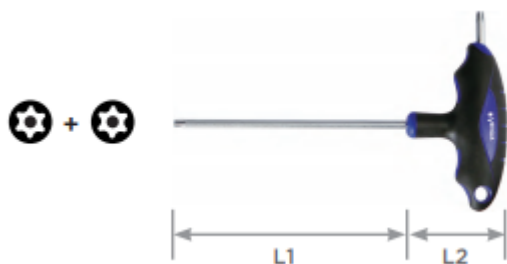

Edge of Arlington Saw & Tool, Inc.

124 South Collins
Arlington, TX 76010
Phone: 817-461-7171 • Fax: 817-795-6651
Toll Free: 888-461-7171
Email: info@eoasaw.com
Website: www.eoasaw.com

Item #LTT204, Vega Torx® Tamper T-Handles

\$10.92

Thank you for shopping with us!

All T-Handles are made from S2 modified steel for industry leading performance and durability • T-Handles feature two drive ends for maximum versatility • All drive tips are CNC machined for precise fit in the fastener recess • Through-hardened for maximum durability • Ergonomic handles are molded on for a permanent bond