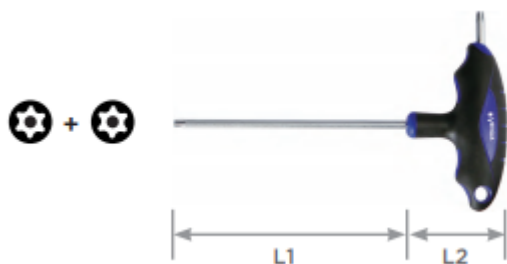

Edge of Arlington Saw & Tool, Inc.

124 South Collins
Arlington, TX 76010
Phone: 817-461-7171 • Fax: 817-795-6651
Toll Free: 888-461-7171
Email: info@eoasaw.com
Website: www.eoasaw.com

Item #LTT154, Vega Torx® Tamper T-Handles

\$8.74

Thank you for shopping with us!

All T-Handles are made from S2 modified steel for industry leading performance and durability • T-Handles feature two drive ends for maximum versatility • All drive tips are CNC machined for precise fit in the fastener recess • Through-hardened for maximum durability • Ergonomic handles are molded on for a permanent bond