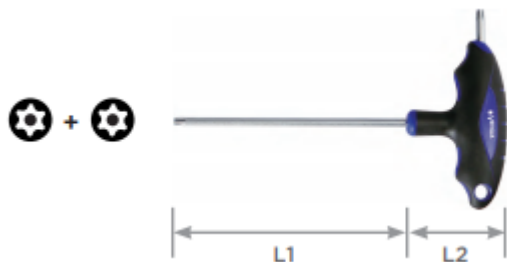

Edge of Arlington Saw & Tool, Inc.

124 South Collins
Arlington, TX 76010
Phone: 817-461-7171 • Fax: 817-795-6651
Toll Free: 888-461-7171
Email: info@eoasaw.com
Website: www.eoasaw.com

Item #LTT154, Vega Torx® Tamper T-Handles

\$10.92

Thank you for shopping with us!

All T-Handles are made from S2 modified steel for industry leading performance and durability • T-Handles feature two drive ends for maximum versatility • All drive tips are CNC machined for precise fit in the fastener recess • Through-hardened for maximum durability • Ergonomic handles are molded on for a permanent bond