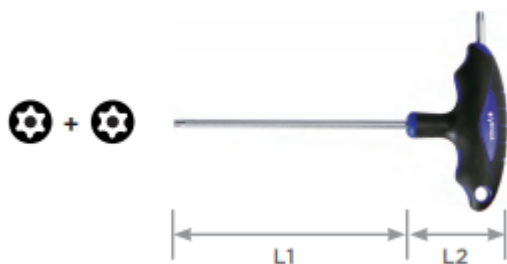

Edge of Arlington Saw & Tool, Inc.

124 South Collins
Arlington, TX 76010
Phone: 817-461-7171 • Fax: 817-795-6651
Toll Free: 888-461-7171
Email: info@eoasaw.com
Website: www.eoasaw.com

Item #LTT104, Vega Torx® Tamper T-Handles

\$8.30

Thank you for shopping with us!

All T-Handles are made from S2 modified steel for industry leading performance and durability • T-Handles feature two drive ends for maximum versatility • All drive tips are CNC machined for precise fit in the fastener recess • Through-hardened for maximum durability • Ergonomic handles are molded on for a permanent bond