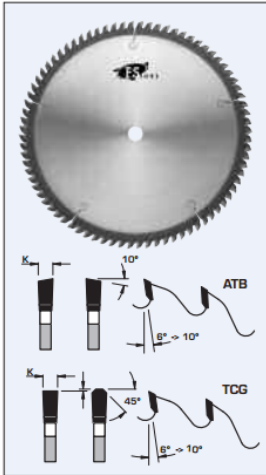

Edge of Arlington Saw & Tool, Inc.

124 South Collins
Arlington, TX 76010
Phone: 817-461-7171 • Fax: 817-795-6651
Toll Free: 888-461-7171
Email: info@eoasaw.com
Website: www.eoasaw.com

Item #LH960, FS Tool Professional Line Fine Crosscutting Saw Blades

$102.52

Thank you for shopping with us!

Design:

- Tooth configuration: refer to items (grind)
- Cutting Material: TC
- Expansion slots: laser, self plug

Application:

- For fine cut-off and trimming of solid woods, plywood, and wood veneered and plastic laminated panel materials
- On portable machines and table saws

SPECIFICATIONS

Bore	5/8 in
Grind	ATB
Kerf	.125 in
Manufacturer	FS Tool
Note	ATB
Plate	.080 in
Teeth	60