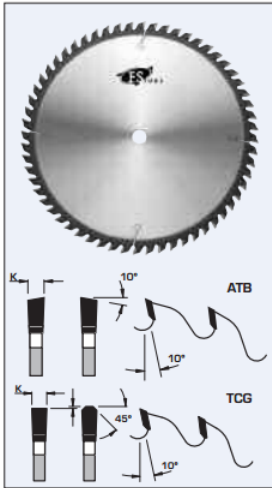

### Item #LH940, FS Tool Professional Line Standard Crosscutting Saw Blades \$78.12

Thank you for shopping with us!

#### Design:

- Tooth configuration: refer to items (grind)
- Cutting Material: TC
- Expansion slots: laser, self plug

## SPECIFICATIONS

<b>Manufacturer</b>	FS Tool
<b>Bore</b>	5/8 in
<b>Grind</b>	ATB
<b>Kerf</b>	0.125 in
<b>Teeth</b>	40
<b>Plate</b>	0.08 in
<b>Note</b>	--