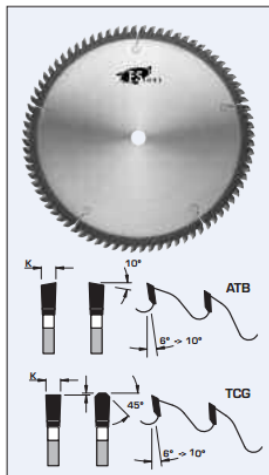

### Item #LH862, FS Tool Professional Line Fine Crosscutting Saw Blades

**\$102.04**

Thank you for shopping with us!

#### Design:

- Tooth configuration: refer to items (grind)
- Cutting Material: TC
- Expansion slots: laser, self plug

## SPECIFICATIONS

|                     |                        |
|---------------------|------------------------|
| <b>Bore</b>         | 5/8 in                 |
| <b>Grind</b>        | TCG                    |
| <b>Kerf</b>         | .115 in                |
| <b>Manufacturer</b> | FS Tool                |
| <b>Note</b>         | Diamond arbor knockout |
| <b>Plate</b>        | .070 in                |
| <b>Teeth</b>        | 60                     |