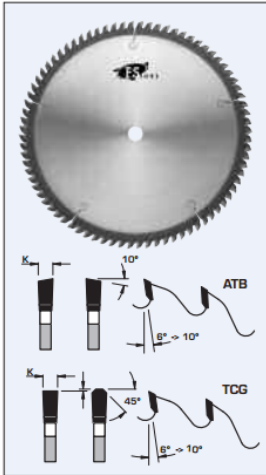

Edge of Arlington Saw & Tool, Inc.

124 South Collins
Arlington, TX 76010
Phone: 817-461-7171 • Fax: 817-795-6651
Toll Free: 888-461-7171
Email: info@eoasaw.com
Website: www.eoasaw.com

Item #LH860, FS Tool Professional Line Fine Crosscutting Saw Blades

$98.12

Thank you for shopping with us!

Design:

- Tooth configuration: refer to items (grind)
- Cutting Material: TC
- Expansion slots: laser, self plug

Application:

- For fine cut-off and trimming of solid woods, plywood, and wood veneered and plastic laminated panel materials
- On portable machines and table saws

SPECIFICATIONS

Bore	5/8 in
Grind	ATB
Kerf	.115 in
Manufacturer	FS Tool
Note	Diamond arbor knockout
Plate	.070 in
Teeth	60