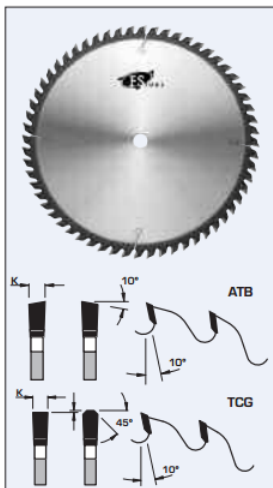

Edge of Arlington Saw & Tool, Inc.

124 South Collins
Arlington, TX 76010
Phone:817-461-7171 • Fax: 817-795-6651
Toll Free: 888-461-7171
Email: info@eoasaw.com
Website: www.eoasaw.com

Item #LH740, FS Tool Professional Line Standard Crosscutting Saw Blades

$61.36

Thank you for shopping with us!

Design:

- Tooth configuration: refer to items (grind)
- Cutting Material: TC
- Expansion slots: laser, self plug

Application:

- For cut-off and trimming of solid woods, plywood, and plastic laminated sheets
- On portable machines and table saws

SPECIFICATIONS

Manufacturer	FS Tool
Bore	5/8 in
Grind	ATB
Kerf	0.115 in
Teeth	40
Plate	0.07 in
Note	Diamond arbor knockout