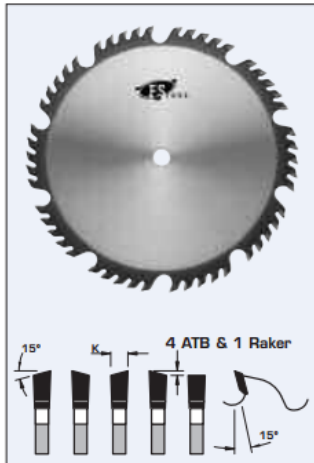

Edge of Arlington Saw & Tool, Inc.

124 South Collins
Arlington, TX 76010
Phone: 817-461-7171 • Fax: 817-795-6651
Toll Free: 888-461-7171
Email: info@eoasaw.com
Website: www.eoasaw.com

Item #LH502, FS Tool Professional Line Combination/Planer Saw Blades $126.04

Thank you for shopping with us!

Design:

- Tooth configuration: 4 ATB & 1 Raker
- Cutting Material: TC
- Four ATB teeth and one raker with a deep gullet allows for deeper cuts and improved chip flow.

Application:

- For crosscutting and ripping dry soft and hardwoods, plywood, and particleboard
- On portable machines and table saws

SPECIFICATIONS

Diameter	12 in
Bore	1 in
Grind	4 ATB+R
Kerf	.135 in
Manufacturer	FS Tool
Note	--
Plate	.087 in
Teeth	60