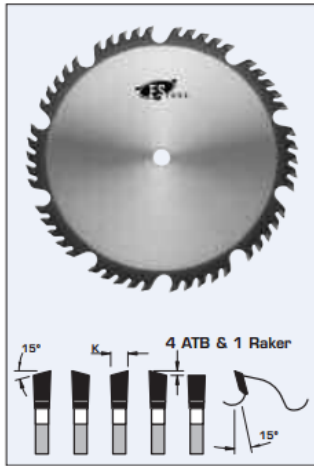

Edge of Arlington Saw & Tool, Inc.

124 South Collins
Arlington, TX 76010
Phone:817-461-7171 • Fax: 817-795-6651
Toll Free: 888-461-7171
Email: info@eoasaw.com
Website: www.eoasaw.com

Item #LH501, FS Tool Professional Line Combination/Planer Saw Blades $91.92

Thank you for shopping with us! **Design:**

- Tooth configuration: 4 ATB & 1 Raker
- Cutting Material: TC
- Four ATB teeth and one raker with a deep gullet allows for deeper cuts and improved chip flow.

Application:

- For crosscutting and ripping dry soft and hardwoods, plywood, and particleboard
- On portable machines and table saws

SPECIFICATIONS

Diameter	10 in
Bore	5/8 in
Grind	4 ATB+R
Kerf	.135 in
Manufacturer	FS Tool
Note	--
Plate	.087 in
Teeth	50